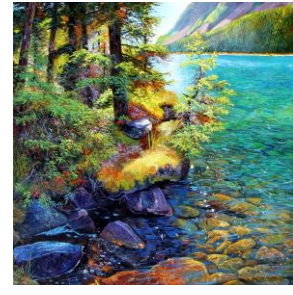

about the artist . . .

Andrew Kiss

*B*orn in Hungary in 1946, Andrew and his family immigrated to Canada in 1957

after escaping the turmoil of the Hungarian uprising against the Russian invasion. After arriving on the east coast of Canada, their journey eventually led them to Vancouver Island, BC. Although Andrew spend his early adulthood employed as a topographical draftsman, his love of art was always wit him. He began working with oils and painting his surrounding landscape. A move to the interior of BC gave him more inspiration with the vast mountains, lakes and wildlife. In the early 1980s, he started to paint wildlife and sell his works through developing his own recognizable style.

Andrew considers himself extremely fortunate to be able to thrive in the constantly changing art world. Never changing his realistic style or subject material over the years has shown how dedicated he is to his work and his love of landscape.

His work can be found in numerous corporate and private collections around the world. He has become one of Canada's most recognized nature artists for a style that captures both breathless images and a reverence for realism.