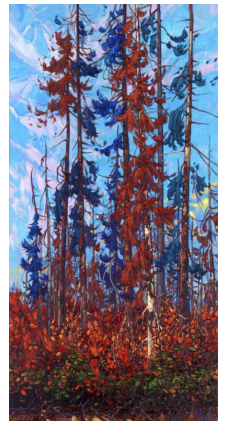

Dominik Modlinski

*D*ominik J. Modlinski was born in Warsaw, Poland Nov 20, 1970. From an early age, he studied printmaking and later attended the School for Artistic Crafts and Design in Warsaw. In 1987 he immigrated to Canada and studied fine arts at Ontario College of Art in Toronto, where he graduated with honours in 1993. It was while studying landscape painting, that Dominik was naturally drawn to the wilderness of Northern Ontario. Following his graduation he moved to the Algoma region of Ontario to paint at the Algoma School of Landscape Arts. Since then he has pursued his passion to paint the wilderness in various locations around the globe. As a matter of course, Dominik incorporates the journey motif, his creative process and his personal growth into his work.

Dominik's painting journeys are a wilderness experience based upon weeks of travelling rugged and barren lands to capture in plein air style the majesty of nature. His northern travels have inspired him to explore further and visit many of Earth's last remaining wilderness areas. Some of the most extreme painting expeditions took him across continents and hemispheres such as Antarctica, High Arctic, Greenland, and Patagonia and most recently into the wilds of Namibia and South Africa. As we witness the disappearance of wilderness around the globe, Modlinski's quest is to portray a need to preserve the beauty of our planet and inspire people to do so through his paintings, photographs, stories and videos.

When he is not travelling, Modlinski shares his art practice between his home on Vancouver Island, British Columbia and his cabin in Atlin, British Columbia. He also devotes his time to filming and creating his ongoing television series called 'CHANGING LANDSCAPES' where he and his best friend travel the world in the quest of adventure and painting locations which is currently running on SHAW television channel. When he is not painting Dominik follows his second passion, martial arts. He has been training for 25 years in various styles and currently holds a rank of 5th-degree black belt in Karate.

The artist's work can be found in many private and corporate collections around the world. His work is also published by Nature's Scene in Georgetown, ON.

PICTURE THIS! framing & gallery

---

959 Ordze Rd. Sherwood Park, Alberta, Canada, T8A 4L7 Phone: **780-467-3038**
Toll free 1.800.528.4278 email: Info@PictureThisGallery.com all major credit cards accepted
Gallery Hours: Monday – Friday 10am - 6pm, Saturdays 10am – 5pm
After regular hours by appointment To schedule call 780-467-3038
For info or to view more art by this artist visit: www.PictureThisGallery.com