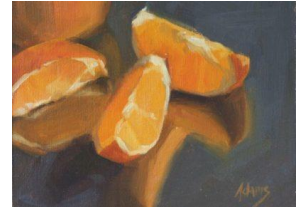

about the artist . . .

Gaye Adams

*A*s a child Gaye's closest companion was her sketch book, and she can't recall a time when she didn't draw.

An enchantment with the natural world developed, and most especially the light which revealed and modeled the forms within it. Her interest in rendering the effects of light has endured as the focus of her work, and never ceases to fascinate and challenge her as a painter. She strives always to say less with more, and enjoys the process of simplification when painting, letting the paint reveals a language of its own.