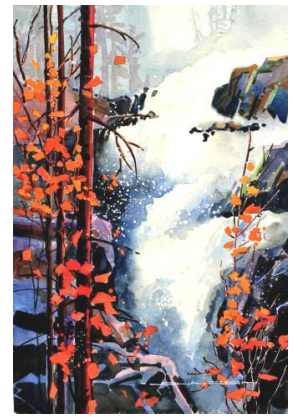

about the artist . . .

Gregg Johnson

Alberta artist and educator, Gregg Johnson has long been a strong supporter of the visual arts in the Edmonton region. A graduate of the University of Alberta with degrees in English and Art Education, Johnson has been an art teacher with the Public School Board and a practicing artist for more than a quarter of a century.

Over the past several years he has traveled the high roads and the back roads of the west painting the indigenous prairie architecture and the spectacular landscape with his dramatic and expressive palette. His love of hiking and backpacking regularly takes him into the high country to photograph and paint the many moods and grandeur of the mountains. Painting landscapes is one thing, but capturing authentic locations and rendering them not only faithfully but also creatively remain the constant goal of this busy artist.