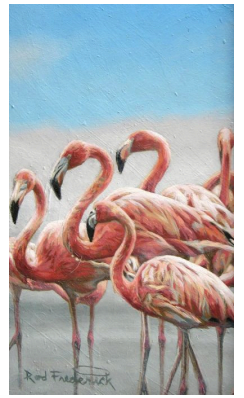

about the artist...

Rod Frederick

*T*he serene outdoors seem at odds with the wild and crazy character of this artist, who is as famous for his paintings as he is for his sense of humour and gaudy shirts! If seen on his constant excursions into the wilds, many a collector would tell of an eccentric pirate come to life, only this swashbuckling, seemingly fearless explorer was more anxious to gain and share the treasure of knowledge rather than riches. "I grew up in a house full of pets," he says. "My mom had a degree in fine arts and although my dad was a lawyer, he was a weekend painter." So his love of animals and art was sown early (also inspired when he received a gift of Roger Tory Peterson's Field Guide to the Birds) and he attended Willamette University with a major in art and a minor in biology. "So I could know my subjects outside and in," he says. He put that education to good use as he embarked on a fine art career that would allow him to do what he enjoyed most; explore and learn.

Rod Frederick has two adult children and is so excited that he has just become "Grandpa" for the first time. Rod built his house in the middle of the Oregon wilderness and filled it with birds and animals. He's hiked and camped in mountains and forests throughout the northwest U.S., Central America and East Africa. He knows the lakes and mountains as well as he knows the plains and deserts, not to mention almost all the creatures who live there, from the smallest bird to the largest elephant. And he will paint them on whatever size canvas suits them best. In addition to his peaceful views of animals in their natural habitats, he is also known for his paintings' many different sizes and shapes—each chosen to best suit his perfectly balanced images of wildlife and wilderness.