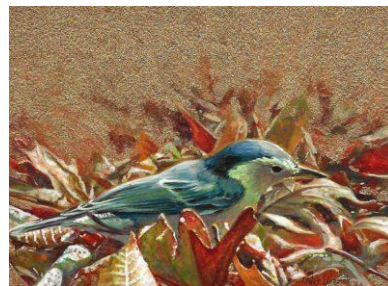

about the artist . . .

Wes Siegrist

*W*es Siegrist and his artist wife, Rachelle, paintings typically measure less than nine square inches and appear even more detailed when viewed under magnification. Siegrist's paintings are easy to spot in a show. They're tiny! You have to get really close to see their compositions. And viewers do just that with magnifying glasses provided by the artists in hand. The Siegrists' paintings beg closer inspection and reward those who do with refinement that finds viewers saying "Wow" and "You've got to see this!" to those beside them. The Siegrists have been hailed as some of the finest living practitioners of miniature art. They currently have an unprecedented, history-making touring exhibition of their miniature paintings traveling to museums around the United States.

The Siegrists are Signature Members of the Miniature Artists of America Society (MAA) and are Distinguished Signature Members of the Society of Animal Artists (SAA). They reside in Townsend, Tennessee beside the Great Smoky Mountains National Park.